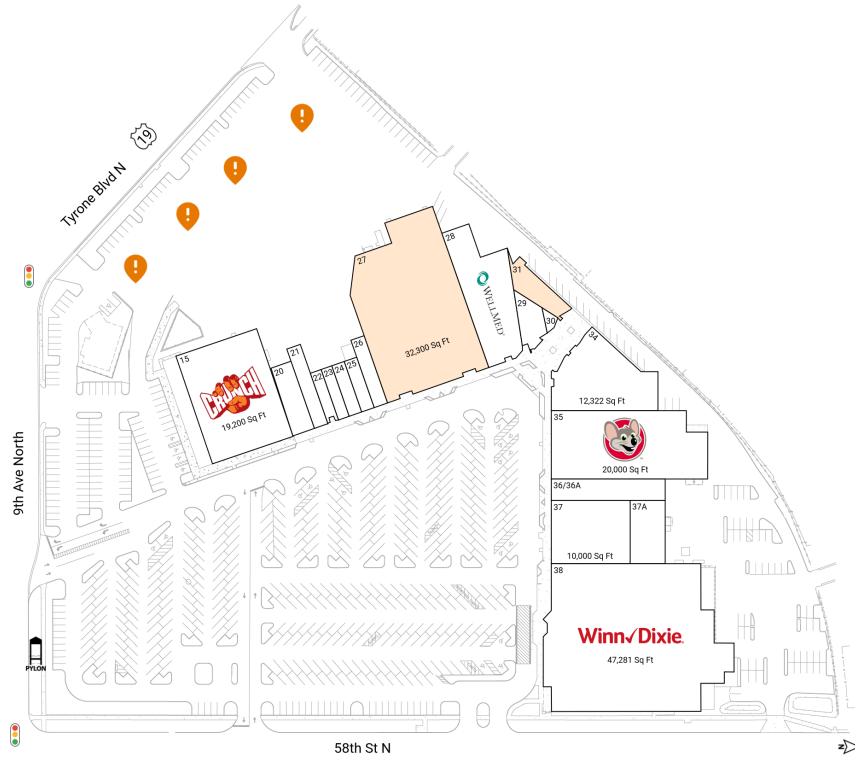

# Tyrone Gardens

1050 58th Street | St. Petersburg, FL 33710

Pinellas County Tampa-St. Petersburg-Clearwater, FL 174,015 Sq Ft

277823, -82.7135

## Available Spaces

27	32,300 Sq Ft	360°	OPO 2	0 Sq Ft
31	2,985 Sq Ft	360°	OPO 3	0 Sq Ft
OPO 1	0 Sq Ft		OPO 4	0 Sq Ft

## Current Tenants Space size listed in square feet

15	Crunch	19,200
20	Tru Star Salon Services	3,000
21	Shiso Crispy	2,400
22	Uncle Louie G St. Pete	1,125
23	New China	1,125
24	Pink & White Nails	1,500
25	Giannis NY Pizza	1,500
26	Wine & Liquor	2,000
28	WellMed	9,610
29	Anime Fix	2,467
30	Ultimate Nutrition Shop & Gour	400
34	Lorraine's Academy	12,322
35	Chuck E. Cheese's	20,000
36/36A	Armed Forces Recruiting	4,800
37	Buffet City	10,000
37A	Storage	0
38	Winn-Dixie	47,281